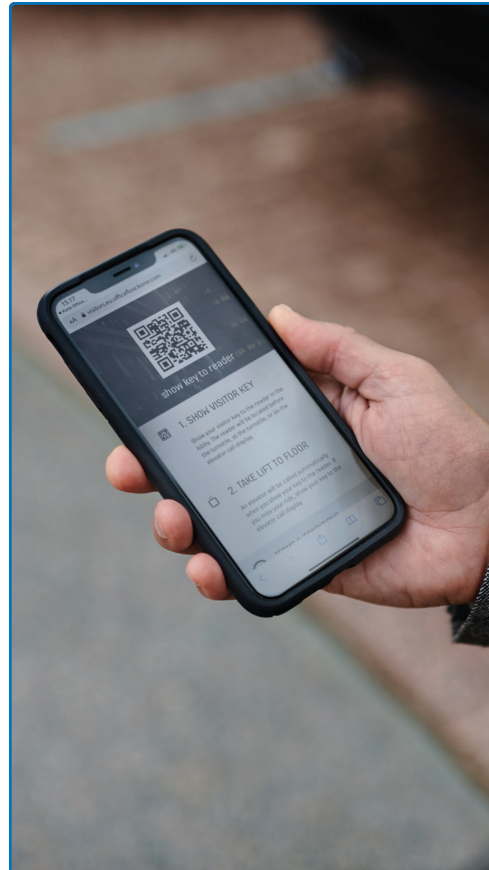

KONE DESTINATION

Provides intuitive and efficient way for people to reach their destination floor.

- The next generation destination control solution that combines distinctive design, touch-free access and intuitive guidance. It features a built-in connectivity to adapt to the future and enable easy integrations.
- It designed for optimized people flow, increased elevator traffic handling, and convenient way-finding.

ELEVATOR GUIDE

A	B	C	D	E	F
	32			15	
	4			14	
	2			12	
				10	

REACHES | FLOOR 0

PERSONALIZATION

- Activate personal menu which allows changing call types and accessing floors in your profile
- The guidance mode to elevator can be configured based on user needs e.g. for tenants, regular visitors & guests

USER FRIENDLINESS

- Intuitive and flexible user interface
- Accessibility of different users is catered by adhering to major code compliances

ADAPTABILITY

- Offers flexibility to accommodate the demands based on future needs of building
- Direct call to home floor by swiping your access key or mobile key
- Easy and fast to operate even at peak hours to manage high traffic efficiently